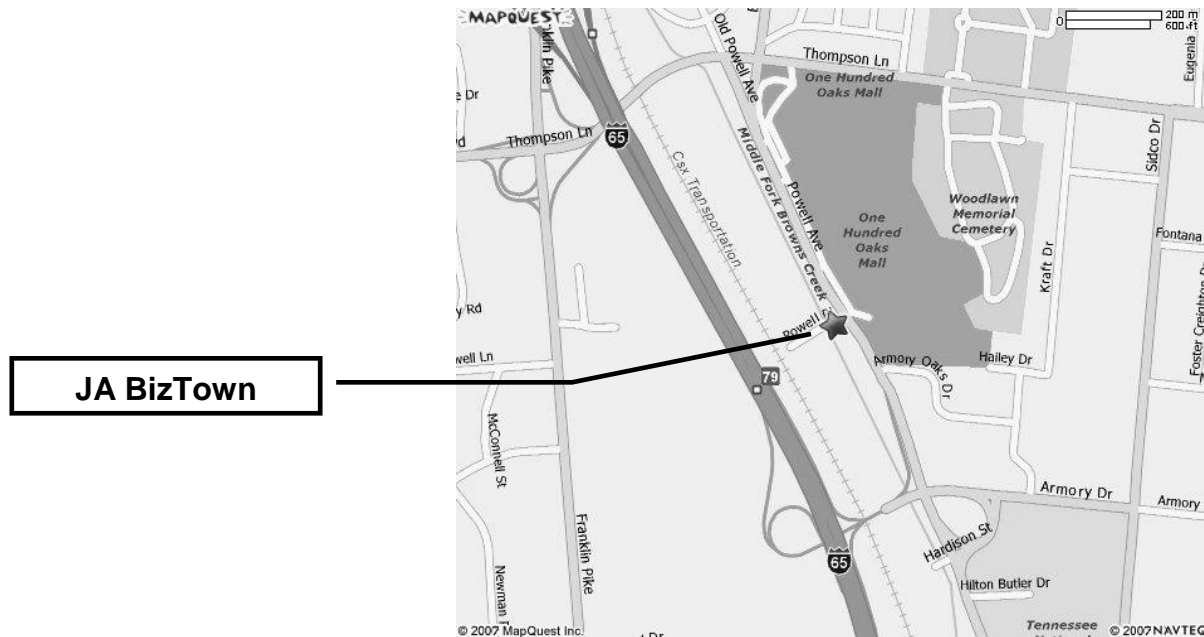

Directions and Map to the JA BizTown™ Facility

Junior Achievement of Middle Tennessee is located at 120 Powell Place, Nashville, TN 37204, off I-65 South, across from the One Hundred Oaks Mall and beside Staples and Home Depot.

From Nashville:

Take 65 South (towards Brentwood/Franklin) and exit at #79 Armory Drive. While merging onto Armory Drive, stay in the right-hand lane and immediately exit to your right onto Powell Avenue. Once you are heading straight on Powell Avenue, you must turn left onto Powell Place (just before Home Depot). After turning left onto Powell Place, turn left again in front of Staples. We are just ahead in the center of the same building as Flooring America in space #120.

From Counties South of Nashville:

Take 65 North (towards Nashville) and exit at #79 Armory Drive. While merging onto Armory Drive, stay in the right-hand lane and immediately exit to your right onto Powell Avenue. Once you are heading straight on Powell Avenue, you must turn left onto Powell Place (just before Home Depot). After turning left onto Powell Place, turn left again in front of Staples. We are just ahead in the center of the same building as Flooring America in space #120.