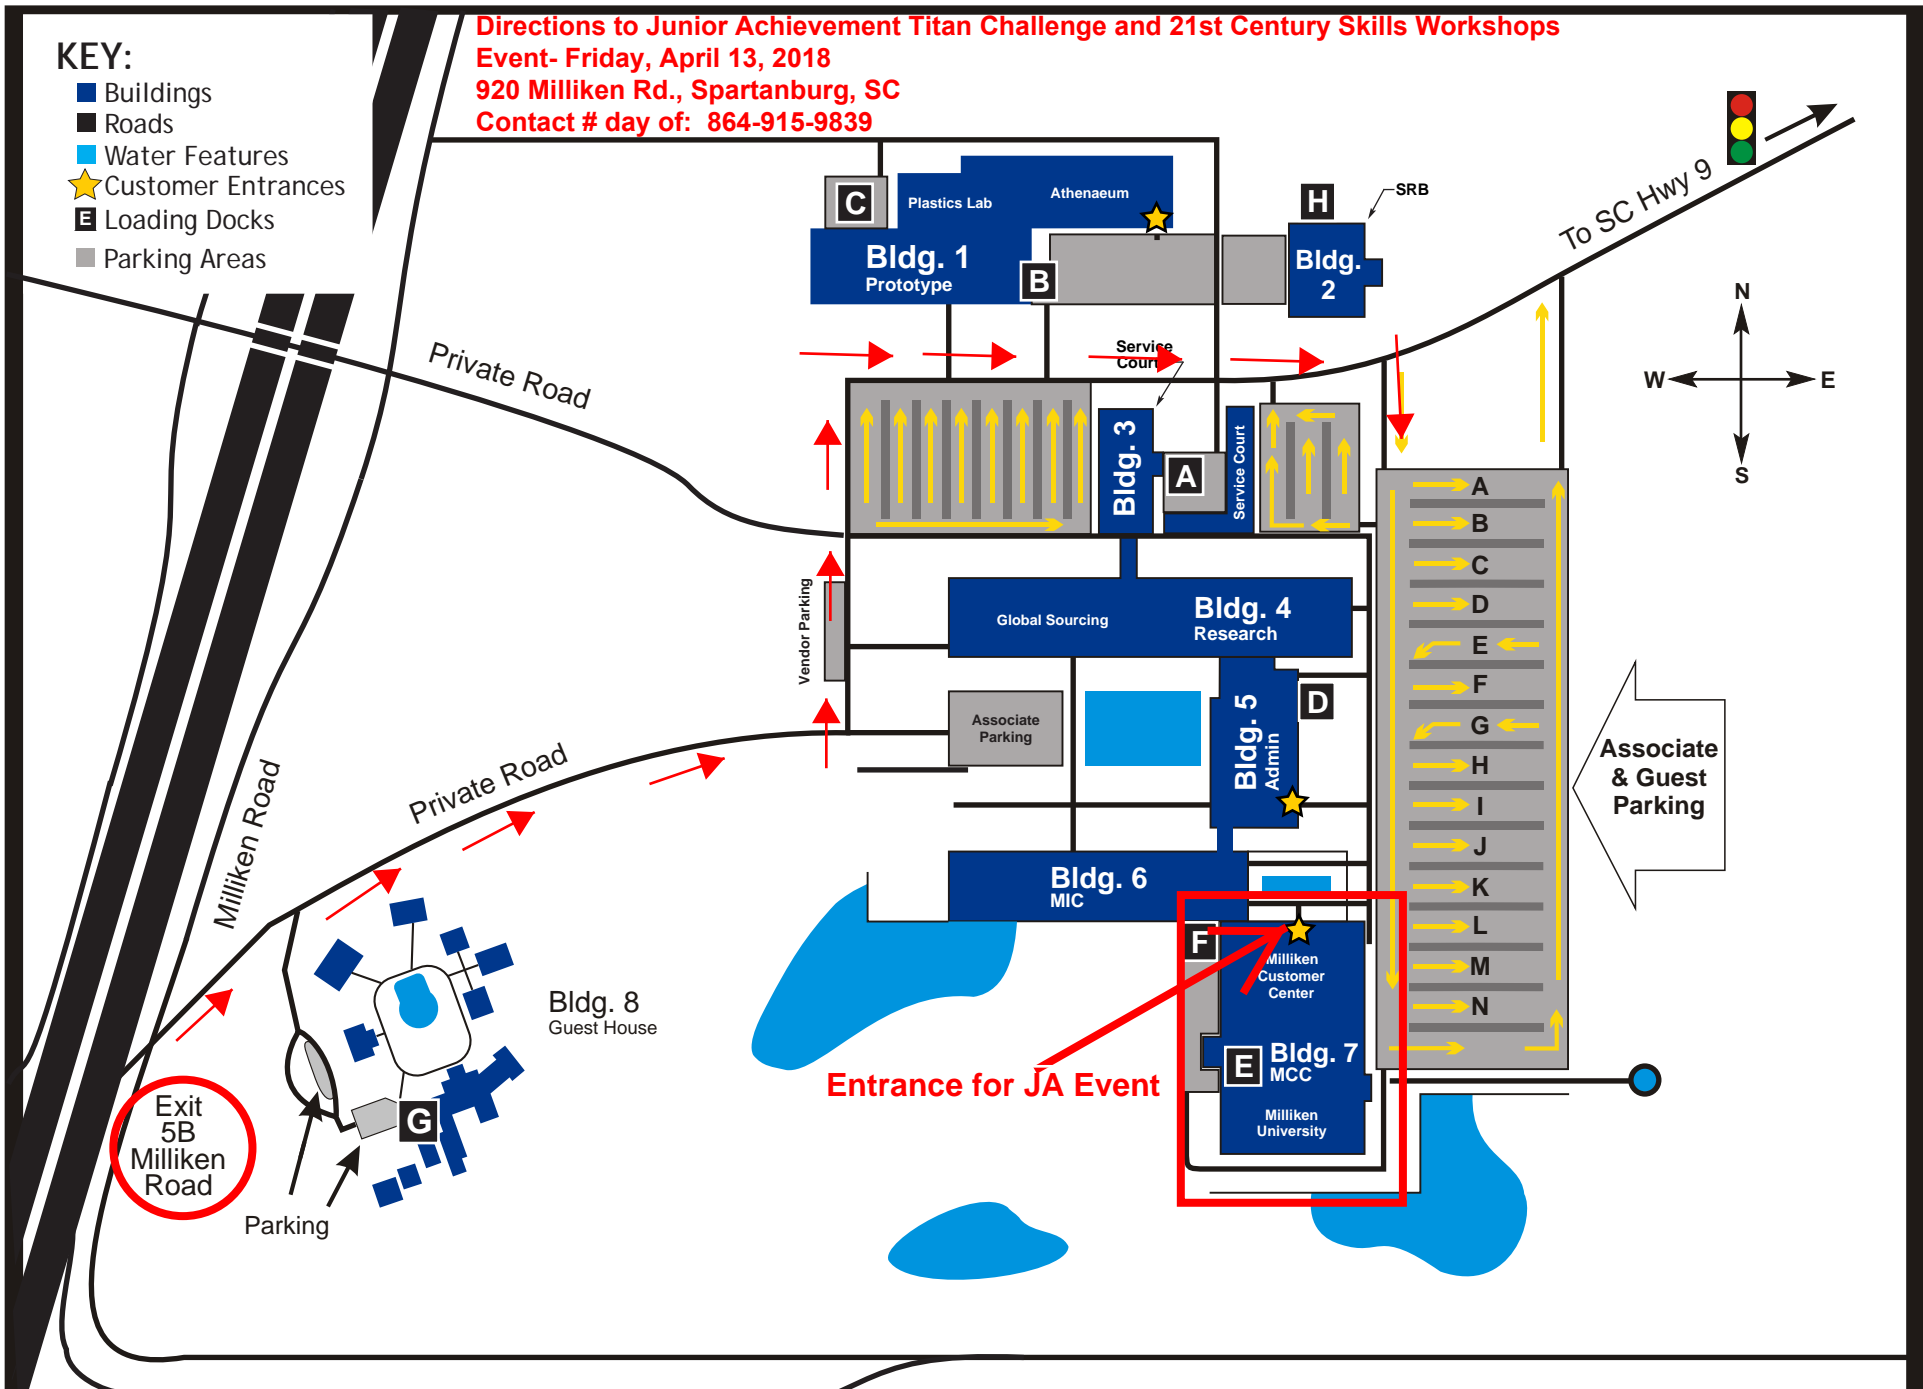

Directions to Junior Achievement Titan Challenge and 21st Century Skills Workshops
Event- Friday, April 13, 2018
920 Milliken Rd., Spartanburg, SC
Contact # day of: 864-915-9839

KEY:

- Buildings
- Roads
- Water Features
- ★ Customer Entrances
- ⊞ Loading Docks
- Parking Areas

The Roger Milliken Research and Customer Center
CAMPUS MAP
 920 Milliken Rd. Spartanburg, SC 29303