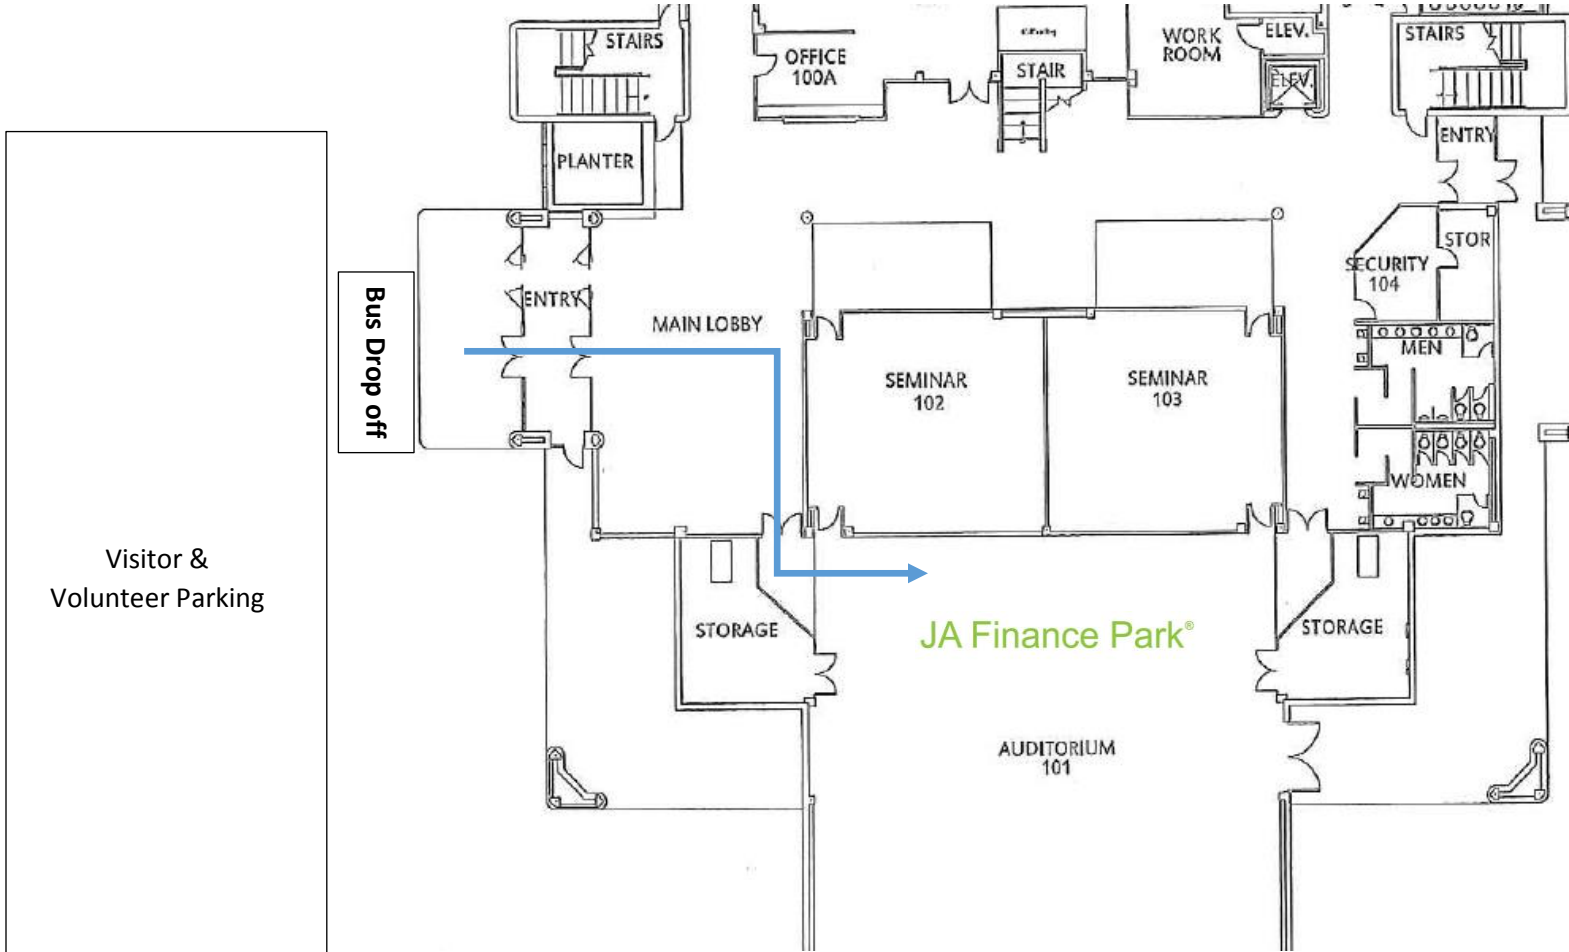

Tulsa Tech – Peoria Campus • 3850 N Peoria Ave

Visitor & Volunteer Parking

North Parking Lot
Busses please park in here after dropping students off.

N. Peoria Ave